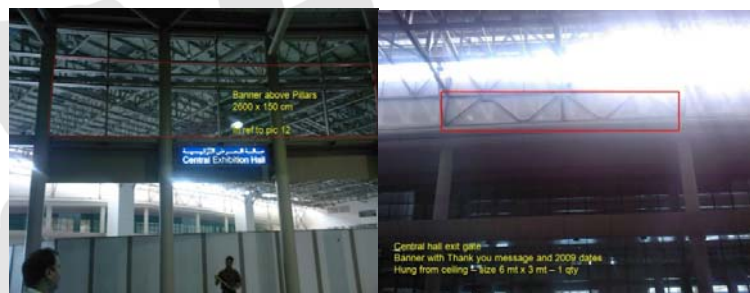

### Branding

- 360 degrees corporate logo & branding on one pillar of the Dubai WoodShow Central Hall inside the Dubai Airport Expo Building
- 360 degrees corporate logo & branding on the main pillar at the Dubai WoodShow Central Hall inside Dubai Airport Expo Building near the show's main eatery, "The Garden Café"