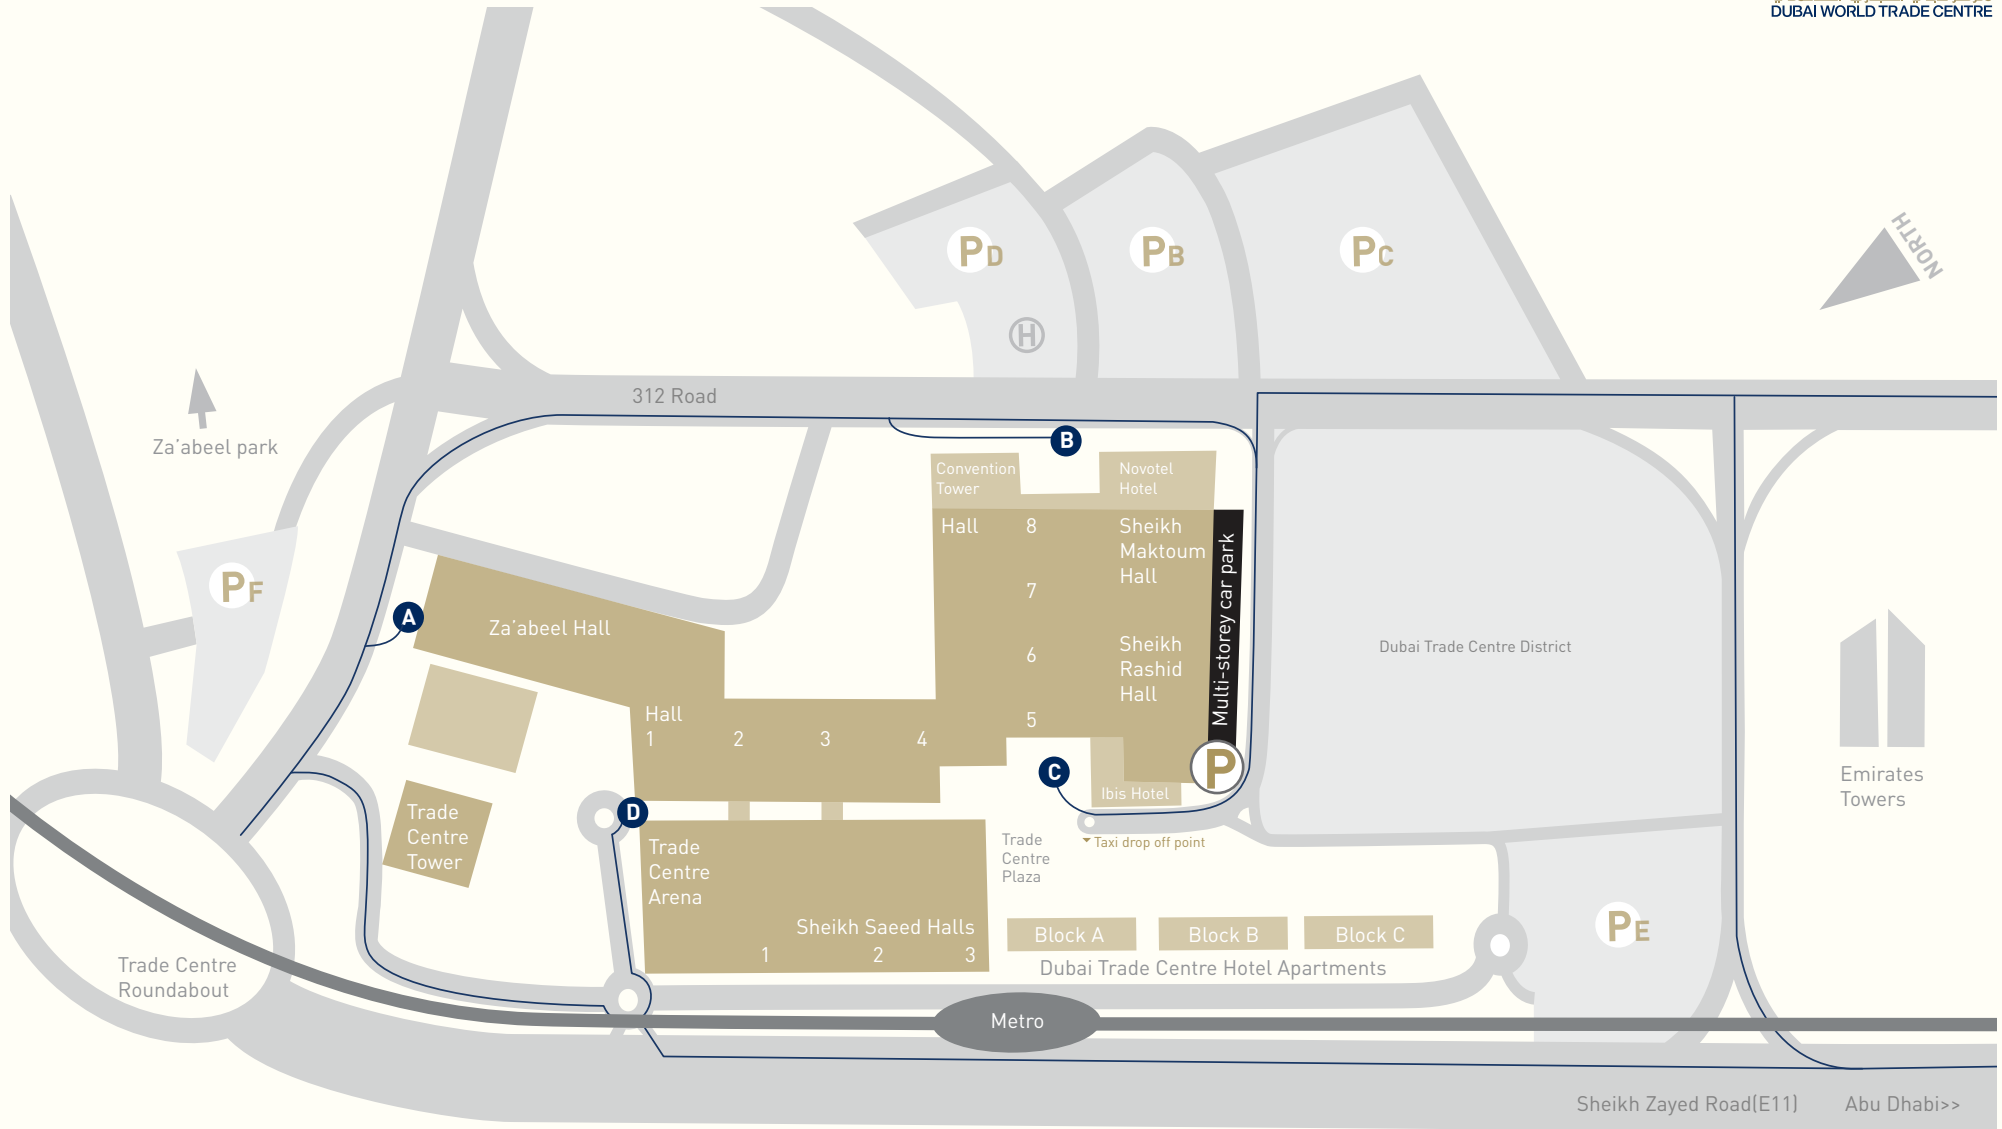

DICEC Location Map

P Parking

A Zabeel Entrance
B Convention Gate Entrance

C Exhibition Gate Entrance
D Arena Entrance